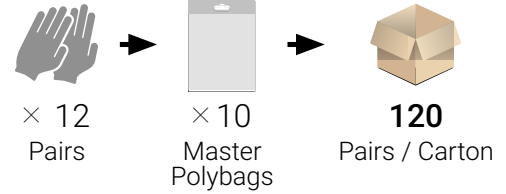

Description

Liner : Cut & sewn
Liner materials : Cow leather
Gauge : NA
Cuff : Elasticated cuff

Coating materials : NA
Coating style : NA
Packing : 12 pairs/polybag

Packing

Features

- Wing thumb.
- Softness and resistance of the full grain cow.
- Leather piping reinforcement at key points.
- Elastic on the back for a closer fitting.
- REACH compliant.

SKU/Reference	Size	Carton (L×W×H) m	Carton Weight	EAN13	HS Code	Country of origin
S6508	8/M	 0.26 × 0.26 × 0.56	 12 kg	7630048206947	4203291000	India
S6509	9/L	 0.26 × 0.27 × 0.6	 12.84 kg	7630048206954	4203291000	India
S6510	10/XL	 0.6 × 0.29 × 0.27	 12.48 kg	7630048206961	4203291000	India
S6511	11/XXL	 0.6 × 0.29 × 0.27	 12.6 kg	7630048206978	4203291000	India
S6512	12/XXXL	 0.28 × 0.28 × 0.56	 11.28 kg	7630048215468	4203291000	India