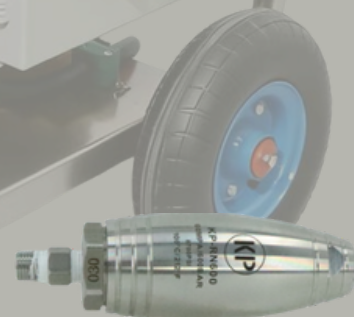

# MERLION II E-500S

High pressure water blasters

Compatibility DEN-SIN

Designed for efficiency and durability, the CT590859 E500S comes fully equipped with spare parts and is ready for immediate use.

- Effective removal of salt spray, loose paint, and rust
- Cleans cargo holds, transfer pipes, and scaffolding materials
- Eliminates limescale deposits and marine growth
- Degreases decks, machinery, and equipment with ease
- Provides dust-free wet abrasive sandblasting
- Equipped with accessories for advanced pipe cleanings

## BENEFITS & FEATURES

copper pump offering resistance to corrosion from acid and alkali. Water resistance level of the tank is IP65

Pressure gauge for regulating system : WIKA

The fuselage is narrow, allows easy passage through the narrow cabin doors. Suitable for all type of vessels. Lightweight overflow water gun designed with pressure relief feature and adjustable shoulder.

## Common Accessories

**ROUSSAKIS**  
Supplies

*From Ship to Shore,  
We Supply More*

- High Pressure spray gun

- 4 pcs Nozzles

- Return hose

- High Pressure water outlet 20mtr

- Water inlet hose (with filter)

- Rotating nozzle (optional)