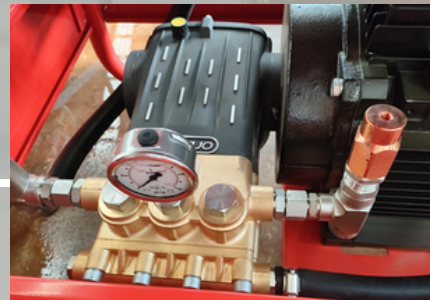

# MERLION II E-500S

High pressure water blasters

Compatibility DEN-SIN

Designed for efficiency and durability, the CT590859 E500S comes fully equipped with spare parts and is ready for immediate use.

- Effective removal of salt spray, loose paint, and rust
- Cleans cargo holds, transfer pipes, and scaffolding materials
- Eliminates limescale deposits and marine growth
- Degreases decks, machinery, and equipment with ease
- Provides dust-free wet abrasive sandblasting
- Equipped with accessories for advanced pipe cleanings

# Cleantecs rotating nozzles with heavy-duty valve

- Max. 600 bar / 100°C
- Inlet: 1/4" GF
- Spray angle 20°
- Housing: Stainless steel

Pressure gauge for regulating system : WIKA

## MERLION II E-500

The current load of the pure copper motor is smaller, it generates less heat, and can maintain stable output during long-term operation.

Compatibility DEN-SIN

Compatible with Singapore DEN-SIN quick-connect connectors - no additional tools required. A simple plug-in and unplug action completes the connection, significantly reducing operation time and enhance cleaning efficiency. Ideal for applications where cleaning components need to be frequently replaced or cleaning positions frequently adjusted.

- copper pump adapts to the challenges posed by salt fog, humidity, high pressure, and high-intensity operations in the marine environment

Model	E500S	Power Phase	3Ph
Voltage	440v	Motor power	18.5w
Frequency	60Hz	working pressure	500bar
Flow-Rate	18L/min	Motor speed	1750rpm