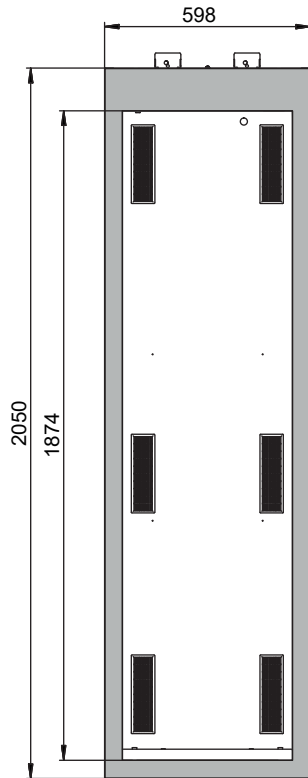

Function / construction:

- No unauthorised use: door lockable with profile cylinder (integration in an existing locking system possible)
- Easy alignment: adjusting aids to compensate for uneven floor
- Easy mounting of connecting pipes and gas fittings: large interior height (1890 mm), many lead-through possibilities on the top of the cabinet
- Ventilation: integrated air ducts ready for connection (DN 75) to a technical exhaust, even ventilation inside the cabinet

#### Dimensions

Width (external)	598.00 mm
Depth (external)	616.00 mm
Height (external)	2050.00 mm
Width (internal)	494.00 mm
Depth (internal)	479.00 mm
Height (internal)	1874.00 mm

The available internal dimensions can vary depending on the interior equipment package.

#### Weight / Load

Weight without interior equipment	290 kg
Distributed load	921.00 kg/m <sup>2</sup>
Maximum load	600 kg

#### General Information

Number of doors	1
Door opening angle	180.00°
Depth with open doors	1136 mm
x 50-litre gas cylinders	2 piece
<b>Customs tariff number</b>	94032080

Front view

Side view

Top view

Diagram shows left-hinged door. Dimensions are identical for a right-hinged fitting.