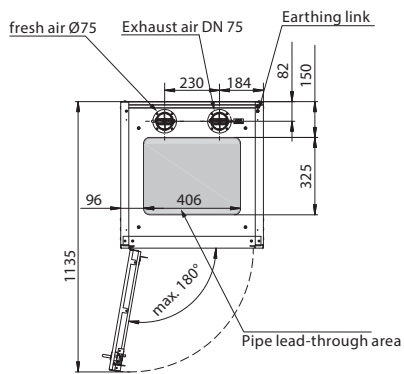

#### Dimensions

Width (external)	598.00 mm
Depth (external)	616.00 mm
Height (external)	2050.00 mm
Width (internal)	494.00 mm
Depth (internal)	479.00 mm
Height (internal)	1874.00 mm

The available internal dimensions can vary depending on the interior equipment package.

#### General Information

Number of doors	1
Door opening angle	180.00°
Depth with open doors	1136 mm
x 50-litre gas cylinders	2 piece
<b>Customs tariff number</b>	94032080

Front view

Side view

Top view

Diagram shows left-hinged door. Dimensions are identical for a right-hinged fitting.