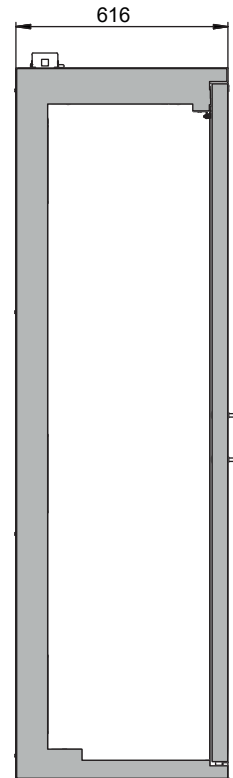

Function / construction:

- No unauthorised use: door lockable with profile cylinder (integration in an existing locking system possible)
- Easy alignment: adjusting aids to compensate for uneven floor
- Easy mounting of connecting pipes and gas fittings: large interior height (1890 mm), many lead-through possibilities on the top of the cabinet
- Ventilation: integrated air ducts ready for connection (DN 75) to a technical exhaust, even ventilation inside the cabinet

#### Dimensions

Width (external)	598.00 mm
Depth (external)	616.00 mm
Height (external)	2050.00 mm
Width (internal)	494.00 mm
Depth (internal)	479.00 mm
Height (internal)	1874.00 mm

The available internal dimensions can vary depending on the interior equipment package.

#### Weight / Load

Weight without interior equipment	290 kg
Distributed load	921.00 kg/m <sup>2</sup>
Maximum load	600 kg

#### General Information

Number of doors	1
Door opening angle	180.00°
Depth with open doors	1136 mm
x 50-litre gas cylinders	2 piece
<b>Customs tariff number</b>	94032080

Front view

Side view

Top view

Diagram shows left-hinged door. Dimensions are identical for a right-hinged fitting.