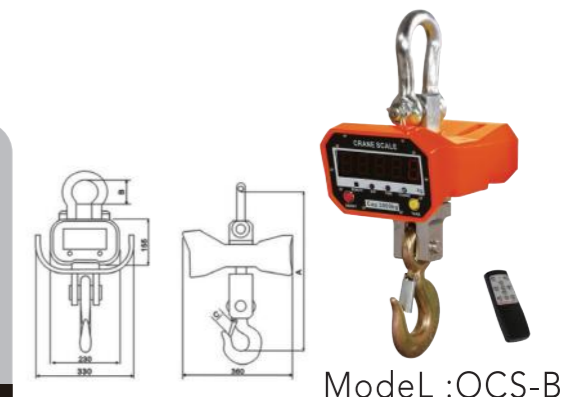

## DIGITAL CRANE SCALE

- Use two 8.4V4.0AH lithium batteries, one inside and one spare.
- Metal panel, stainless steel button.
- Die-cast aluminum shell, beautiful and anti-corrosion.
- 5-bit (30mm) LED display, red and green words are optional.
- The battery voltage is automatically display edduring start up/shut down.

- 30mm(1.2") LED /LCDdisplay(OCS-M).
- Hold function.
- Gross/Net weight display convertible.

Model	Max Cap(kg)	Min Division(kg)	Dimensions(mm)			N.W.(kg)
			A	B	C	
OCS-05	50	0.02	350	80	20	4
OCS-01	100	0.05	350	80	20	4
OCS-02	200	0.1	350	80	20	4
OCS-03	300	0.1	350	80	20	4
OCS-05	500	0.2	370	85	30	4.5
OCS-01	1000	0.5	370	85	30	4.5

Model :OCS

- Weight accumulation function.
- Auto shut function.
- Remote control calibration.

Model	Max Cap(kg)	Min Division(kg)	Dimensions(mm)			N.W.(kg)
			A	B	C	
OCS-1-B	1000	0.5	420	65	35	12
OCS-2-B	2000	1	600	80	45	14
OCS-3-B	3000	1	600	80	45	14
OCS-5-B	5000	2	730	100	55	24
OCS-10-B	10000	5	850	120	70	44
OCS-15-B	15000	5	900	140	70	60
OCS-20-B	20000	10	900	140	70	60

Model :OCS-B

- Easy to replace battery.
- AC/DC power adaptor: output DC9V/1.5A.
- 6V/10Ah rechargeable scaled leadacid battery.
- Remote distance: min.10m.

Model	Max Cap(kg)		Min Division(kg)	Dimensions(mm)			N.W.(kg)
	A	B		C			
OCS-1-G	1000	0.5	420	65	35	12	
OCS-2-G	2000	1	600	80	45	14	
OCS-3-G	3000	1	730	100	55	24	
OCS-5-G	5000	2	850	120	70	44	
OCS-10-G	10000	5	900	140	70	60	
OCS-15-G	15000	10	900	140	70	60	