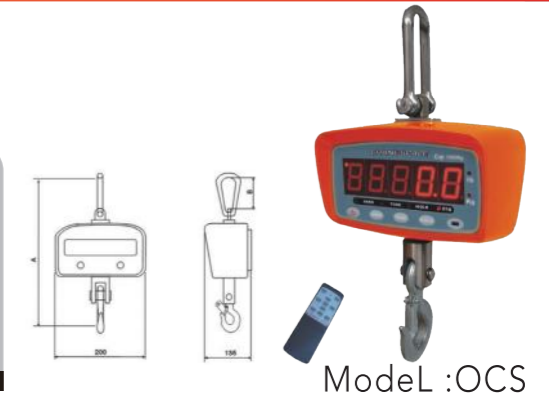

## DIGITAL CRANE SCALE

- Use two 8.4V4.0AH lithium batteries, one inside and one spare.
- Metal panel, stainless steel button.
- Die-cast aluminum shell, beautiful and anti-corrosion.
- 5-bit (30mm) LED display, red and green words are optional.
- The battery voltage is automatically display edduring start up/shut down.

### Technical Parameters

Model	Max.cap.		Min.cap.		Degree		Number n
	kg	lb	kg	lb	kg	lb	
MNCS-01	100	200	1	2	0.05	0.1	2000
MNCS-02	200	400	2	4	0.1	0.2	2000
MNCS-03	300	600	2	4	0.1	0.2	3000
MNCS-05	500	1000	4	10	0.2	0.5	2500
MNCSL-1	1000	2000	10	20	0.5	1	2000
MNCSL-01	100	200	1	2	0.05	1	2000
MNCSL-02	200	400	2	4	0.1	0.2	2000
MNCSL-03	300	600	2	4	0.1	0.2	3000
MNCSL-05	500	1000	4	10	0.2	0.5	2500
MNCSL-1	1000	2000	10	20	0.5	1	2000

- 30mm(1.2") LED /LCDdisplay(OCS-M).
- Hold function.
- Gross/Net weight display convertible.

Model	Max Cap(kg)	Min Division(kg)	Dimensions(mm)			N.W.(kg)
			A	B	C	
OCS-05	50	0.02	350	80	20	4
OCS-01	100	0.05	350	80	20	4
OCS-02	200	0.1	350	80	20	4
OCS-03	300	0.1	350	80	20	4
OCS-05	500	0.2	370	85	30	4.5
OCS-01	1000	0.5	370	85	30	4.5

Model :OCS-B

- Easy to replace battery.
- AC/DC power adaptor: output DC9V/1.5A.
- 6V/10Ah rechargeable scaled leadacid battery.
- Remote distance: min.10m.

Model	Max Cap(kg)		Min Division(kg)	Dimensions(mm)			N.W.(kg)
	A	B		C			
OCS-1-G	1000	0.5	420	65	35	12	
OCS-2-G	2000	1	600	80	45	14	
OCS-3-G	3000	1	730	100	55	24	
OCS-5-G	5000	2	850	120	70	44	
OCS-10-G	10000	5	900	140	70	60	
OCS-15-G	15000	10	900	140	70	60	