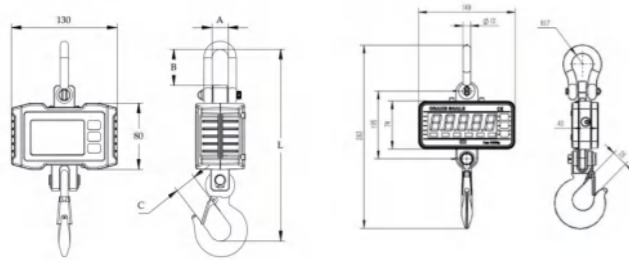

DIGITAL CRANE SCALE

- Use two 8.4V4.0AH lithium batteries, one inside and one spare.
- Metal panel, stainless steel button.
- Die-cast aluminum shell, beautiful and anti-corrosion.
- 5-bit (30mm) LED display, red and green words are optional.
- The battery voltage is automatically display edduring start up/shut down.

Technical Parameters

Model	Max.cap.		Min.cap.		Degree		Number n
	kg	lb	kg	lb	kg	lb	
MNCS-01	100	200	1	2	0.05	0.1	2000
MNCS-02	200	400	2	4	0.1	0.2	2000
MNCS-03	300	600	2	4	0.1	0.2	3000
MNCS-05	500	1000	4	10	0.2	0.5	2500
MNCSL-1	1000	2000	10	20	0.5	1	2000
MNCSL-01	100	200	1	2	0.05	1	2000
MNCSL-02	200	400	2	4	0.1	0.2	2000
MNCSL-03	300	600	2	4	0.1	0.2	3000
MNCSL-05	500	1000	4	10	0.2	0.5	2500
MNCSL-1	1000	2000	10	20	0.5	1	2000

- 30mm(1.2") LED /LCDdisplay(OCS-M).
- Hold function.
- Gross/Net weight display convertible.

Model	Max Cap(kg)	Min Division(kg)	Dimensions(mm)			N.W.(kg)
			A	B	C	
OCS-05	50	0.02	350	80	20	4
OCS-01	100	0.05	350	80	20	4
OCS-02	200	0.1	350	80	20	4
OCS-03	300	0.1	350	80	20	4
OCS-05	500	0.2	370	85	30	4.5
OCS-01	1000	0.5	370	85	30	4.5

- Weight accumulation function.
- Auto shut function.
- Remote control calibration.

Model	Max Cap(kg)	Min Division(kg)	Dimensions(mm)			N.W.(kg)
			A	B	C	
OCS-1-B	1000	0.5	420	65	35	12
OCS-2-B	2000	1	600	80	45	14
OCS-3-B	3000	1	600	80	45	14
OCS-5-B	5000	2	730	100	55	24
OCS-10-B	10000	5	850	120	70	44
OCS-15-B	15000	5	900	140	70	60
OCS-20-B	20000	10	900	140	70	60

- Easy to replace battery.
- AC/DC power adaptor: output DC9V/1.5A.
- 6V/10Ah rechargeable scaled leadacid battery.
- Remote distance: min.10m.

Model	Max Cap(kg)		Min Division(kg)	Dimensions(mm)			N.W.(kg)
	A	B		C			
OCS-1-G	1000	0.5	420	65	35	12	
OCS-2-G	2000	1	600	80	45	14	
OCS-3-G	3000	1	730	100	55	24	
OCS-5-G	5000	2	850	120	70	44	
OCS-10-G	10000	5	900	140	70	60	
OCS-15-G	15000	10	900	140	70	60