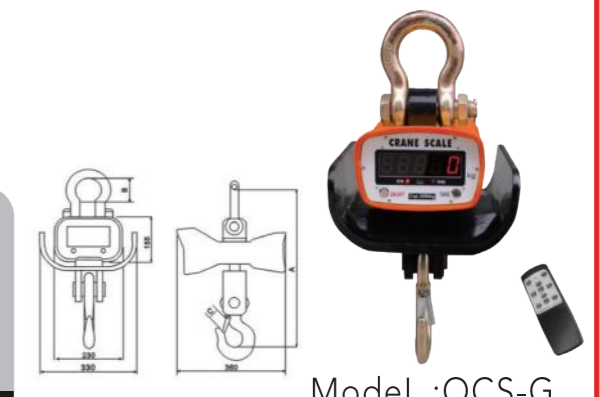

## DIGITAL CRANE SCALE

- Use two 8.4V4.0AH lithium batteries, one inside and one spare.
- Metal panel, stainless steel button.
- Die-cast aluminum shell, beautiful and anti-corrosion.
- 5-bit (30mm) LED display, red and green words are optional.
- The battery voltage is automatically display edduring start up/shut down.

- 30mm(1.2") LED /LCDdisplay(OCS-M).
- Hold function.
- Gross/Net weight display convertible.

Model	Max Cap(kg)	Min Division(kg)	Dimensions(mm)			N.W.(kg)
			A	B	C	
OCS-05	50	0.02	350	80	20	4
OCS-01	100	0.05	350	80	20	4
OCS-02	200	0.1	350	80	20	4
OCS-03	300	0.1	350	80	20	4
OCS-05	500	0.2	370	85	30	4.5
OCS-01	1000	0.5	370	85	30	4.5

Model :OCS

- Weight accumulation function.
- Auto shut function.
- Remote control calibration.

Model	Max Cap(kg)	Min Division(kg)	Dimensions(mm)			N.W.(kg)
			A	B	C	
OCS-1-B	1000	0.5	420	65	35	12
OCS-2-B	2000	1	600	80	45	14
OCS-3-B	3000	1	600	80	45	14
OCS-5-B	5000	2	730	100	55	24
OCS-10-B	10000	5	850	120	70	44
OCS-15-B	15000	5	900	140	70	60
OCS-20-B	20000	10	900	140	70	60

Model :OCS-B

- Easy to replace battery.
- AC/DC power adaptor: output DC9V/1.5A.
- 6V/10Ah rechargeable scaled leadacid battery.
- Remote distance: min.10m.

Model	Max Cap(kg)		Min Division(kg)	Dimensions(mm)			N.W.(kg)
	A	B		C			
OCS-1-G	1000	0.5	420	65	35	12	
OCS-2-G	2000	1	600	80	45	14	
OCS-3-G	3000	1	730	100	55	24	
OCS-5-G	5000	2	850	120	70	44	
OCS-10-G	10000	5	900	140	70	60	
OCS-15-G	15000	10	900	140	70	60	