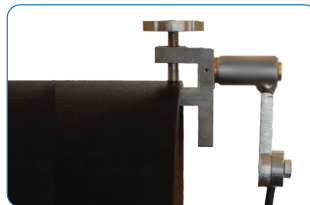

## Features and advantages

- Attaches and detaches in seconds
- Makes up earth leads three ways - lug, clamp on and bare cable
- No more tangled earth leads

A simple yet effective device eliminates earth lead twisting, tangling and unnecessary wear.

Provides a stable earth for circumferential welding of pipes and fittings and eliminates weld pinholes caused by poor earthing.

Anti-arc bearings take loads of up to 400 amps.

PART NO.	DESCRIPTION	WEIGHT	
REC1	Rotary Earth Clamp	4.0 lbs.	1.80 kg