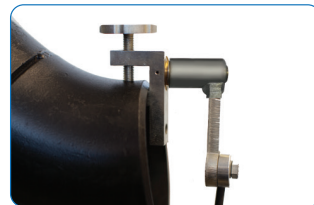

## Features and advantages

- Attaches and detaches in seconds
- Makes up earth leads three ways - lug, clamp on and bare cable
- No more tangled earth leads

A simple yet effective device eliminates earth lead twisting, tangling and unnecessary wear.

Provides a stable earth for circumferential welding of pipes and fittings and eliminates weld pinholes caused by poor earthing.

Anti-arc bearings take loads of up to 400 amps.

PART NO.	DESCRIPTION	WEIGHT	
REC1	Rotary Earth Clamp	4.0 lbs.	1.80 kg