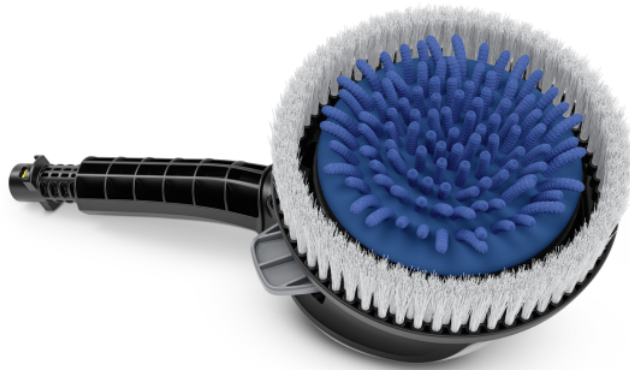

WB 130 ROTATING WASH BRUSH CAR & BIKE

Gentle cleaning of cars and motorbikes: The rotating wash brush with innovative removable microfibre Car & Bike attachment. Machine washable at 60 °C.

Order no. 2.644-287.0

Technical data

EAN code	4054278862699
Fabric fibre composition	75% polyester, 25% polyamide
Colour	Black
Weight	kg 0.4
Weight incl. packaging	kg 0.5
Dimensions (L x W x H)	mm 305 x 156 x 137

Rotating brush head

- Gentle, soft and efficient cleaning.

Attachment change via release lever

- Quicker and easier attachment change without contact with dirt.
- Your hands always stay clean.
- Choose the right attachment for different applications.

Innovative microfibre attachment with hook-and-loop fastener, removable and washable

- Machine-washable up to 60 °C.
- The attachment is ready for use again quickly and without any great effort.

COMPATIBLE MACHINES