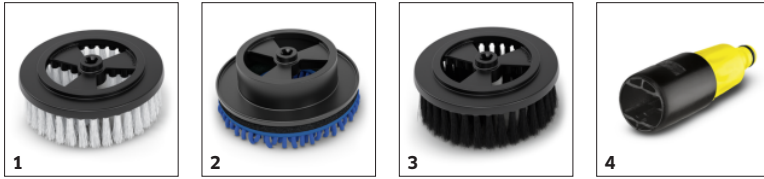

ACCESSORIES FOR WB 130 ROTATING WASH BRUSH CAR & BIKE 2.644-287.0

		Order no.	Description	
BRUSHES				
Interchangeable attachment universal for WB 130	1	2.644-289.0	Ideal for cleaning all smooth surfaces such as paint, glass or plastic: The interchangeable Universal attachment for the WB 130 rotating wash brush.	☐
Interchangeable attachment car & bike for WB 130	2	2.644-290.0	Perfect cleaning of cars and motorbikes: The interchangeable Car & Bike microfibre attachment for the WB 130 rotating wash brush.	☐
Interchangeable attachment home & garden for WB 130	3	2.644-291.0	For thorough cleaning of resistant surfaces around the home: The interchangeable Home & Garden attachment for the WB 130 rotating wash brush.	☐
Garden hose adapter	4	2.640-732.0	Adapter for garden hose connection - suitable for attaching all Kärcher brushes to garden hoses with the quick-coupling system.	☐

■ Included in the scope of supply. □ Available accessories.